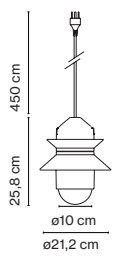

Santorini

Wall bracket

Floor accessory

Wall bracket IP65

Santorini C

Santorini A Fixed stem