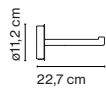

Santorini

Wall bracket

Floor accessory

Wall bracket IP65

Santorini C

Santorini A Fixed stem