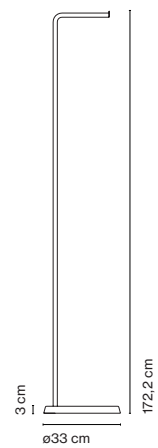

Santorini Sputnik Estudio

marset

Santorini

Garland accessory

Canopy

Canopy IP65

Santorini / A Fixed Stem / C

- ☐ E27 FBA 15W
- ☐ E27 LED Standard 8W

Black electrical cord

- [Download](#) Assembly Instructions
- [Download](#) 2D
- [Download](#) 3D
- [Download](#) Energy label

info@marset.com
www.marset.com

Inspired by the lanterns found on fishing boats, this collection of outdoor customizable lamps allows you to create multiple compositions. Users can choose how many shades to place on the diffuser, along with their order, position and direction.

Santorini

Wall bracket

Floor accessory

Wall bracket IP65

Santorini C

Santorini A Fixed stem