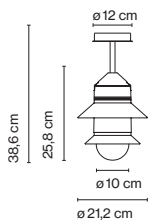

Santorini

Wall bracket

Floor accessory

Wall bracket IP65

Santorini C

Santorini A Fixed stem