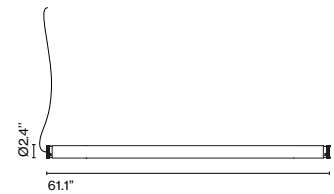

Fris Pro 155

Code	Finish	Electrical Rating	Luminaire	CCT	CRI
A718-054-16-30K	● Black	38W 1050mA	3991lm	3000K	CRI90
A718-054-16-40K	● Black	38W 1050mA	3991lm	4000K	CRI90
A718-054-18-30K	● Bronze	38W 1050mA	3991lm	3000K	CRI90
A718-054-18-40K	● Bronze	38W 1050mA	3991lm	4000K	CRI90

Dimmable: Yes
Integrated dimmer: No
Dimming protocols: Depends on the power supply

Electrical Rating: 1050mA constant current 38W

UGR <19, LED opening degrees: 55°

Materials
Structure: Aluminum
Diffuser: Glass

Cable length: 9.8 ft
Wire installation: Hardwired / Recessed
Color cord: Black

Product notes: 1050mA power supply and hooks (see the accessories section) to be ordered separately.
LED included

Dry locations only