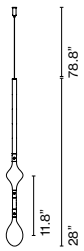

**Octagonal 4inch outlet box cover plate with hanging support**

Code	Finish
A666-258-15	● Matt Gold
A666-258-16	● Black

Octagonal 4inch outlet box cover plate

Code	Finish
A666-219-15	● Matt Gold
A666-219-16	● Black

Hooks, unions and supports

Hook 47 x1 / A718-028-39

Double hook 96 x1 / A718-029-39

Double hook 71 x1 / A718-030-39

Double hook 146 x1 / A718-035-39

Union 30 / A718-032-39

Union 50 / A718-031-39

Union 100 / A718-036-39

Support 13x2 / A718-037-39

● Black

Product notes: Hooks, unions and supports to make compositions.

Hooks, unions and supports

Hook 47 x2 / A718-025-39

Double hook 96 x2 / A718-026-39

Double hook 71 x2 / A718-027-39