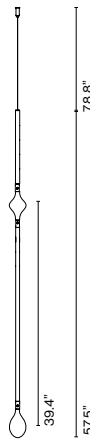

Fris Pro 155

Code	Finish	Electrical Rating	Luminaire	CCT	CRI
A718-054-16-30K	● Black	38W 1050mA	3991lm	3000K	CRI90
A718-054-16-40K	● Black	38W 1050mA	3991lm	4000K	CRI90
A718-054-18-30K	● Bronze	38W 1050mA	3991lm	3000K	CRI90
A718-054-18-40K	● Bronze	38W 1050mA	3991lm	4000K	CRI90

Fris 80

Code	Finish	Electrical Rating	Luminaire	CCT	CRI
A718-055-16-27K	● Black	24Vdc 13.7W	1165lm	2700K	CRI90
A718-055-16-30K	● Black	24Vdc 13.7W	1165lm	3000K	CRI90
A718-055-18-27K	● Bronze	24Vdc 13.7W	1165lm	2700K	CRI90
A718-055-18-30K	● Bronze	24Vdc 13.7W	1165lm	3000K	CRI90

Hooks, unions and supports

Hook 47 x1 / A718-028-39

Double hook 96 x1 / A718-029-39

Double hook 71 x1 / A718-030-39

Double hook 146 x1 / A718-035-39

Union 30 / A718-032-39

Union 50 / A718-031-39

Union 100 / A718-036-39

Support 13x2 / A718-037-39

● Black

Product notes: Hooks, unions and supports to make compositions.

Hooks, unions and supports

Hook 47 x2 / A718-025-39

Double hook 96 x2 / A718-026-39

Double hook 71 x2 / A718-027-39