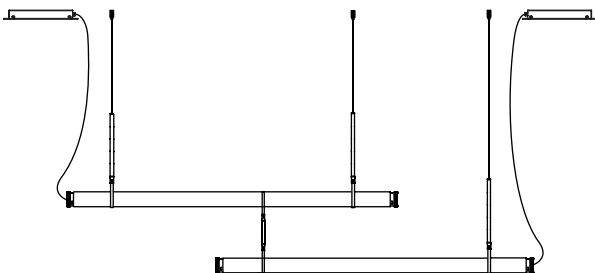

2ud. Fris Pro 155
1ud. Hook 50 x2
1ud. Hook 50 x1
1ud. Union 30

⚠ WARNING. California Proposition 65 Warning for California Consumers. This product can expose you to chemicals including wood dust and lead which are known to the State of California to cause cancer or birth defects or other reproductive harm. For more information go to www.P65Warnings.ca.gov

marsetusa@marset.com
www.marset.com

Download

Photometric data file (LDT or IES)
2D, 3D, Photometric Data
Assembly instructions