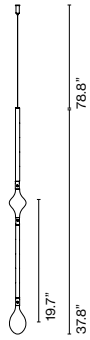

Fris

Joan Gaspar

marset

Drawing thin beams of light in a space with each one of them pointing in any direction. Through the transparent glass we see the lamp's interior, which consists of two profiles: the light source and the parabola. Fris offers a very

**Octagonal 4inch outlet box cover plate with hanging support**

Code	Finish
A666-258-15	● Matt Gold
A666-258-16	● Black

Octagonal 4inch outlet box cover plate

Code	Finish
A666-219-15	● Matt Gold
A666-219-16	● Black

Hooks, unions and supports

Hook 47 x1 / A718-028-39

Double hook 96 x1 / A718-029-39

Double hook 71 x1 / A718-030-39

Double hook 146 x1 / A718-035-39

Union 30 / A718-032-39

Union 50 / A718-031-39

Union 100 / A718-036-39

Support 13x2 / A718-037-39

● Black

Product notes: Hooks, unions and supports to make compositions.

Hooks, unions and supports

Hook 47 x2 / A718-025-39

Double hook 96 x2 / A718-026-39

Double hook 71 x2 / A718-027-39