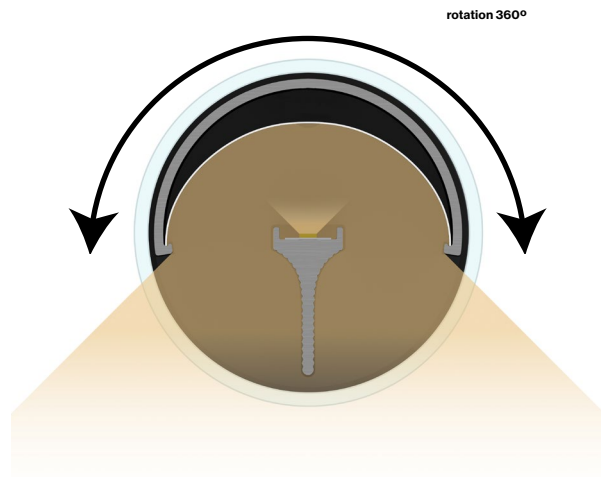

Dry locations only

Product notes: 24V remote power supply and hooks (see the accessories section) to be ordered separately.
 LED included

Fris

- Diffuse decorative light.
- LED 2700K and 3000K CRI90
- 24V product, can be connected to each other.
- Max. 5 Fris 80 with a light point
- Max. 3 Fris 155 with a light point
- Max. 2 Fris 215 with a light point
- Power supply not included, order separately.
- Dimmable Triac, Dali or Casambi.