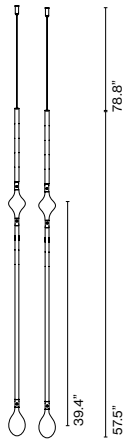

Double hook 146 x2 / A718-038-39