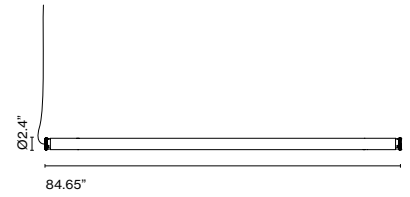

Fris 215

Code	Finish	Electrical Rating	Luminaire	CCT	CRI
A718-057-16-27K	● Black	24Vdc 42W	3132lm	2700K	CRI90
A718-057-16-30K	● Black	24Vdc 42W	3132lm	3000K	CRI90
A718-057-18-27K	● Bronze	24Vdc 42W	3132lm	2700K	CRI90
A718-057-18-30K	● Bronze	24Vdc 42W	3132lm	3000K	CRI90

Dimmable: Yes
Integrated dimmer: No
Dimming protocols: Depends on the power supply

Materials
Structure: Aluminum
Diffuser: Glass

Cable length: 9.8 ft
Wire installation: Hardwired / Recessed
Color cord: Black

Dry locations only

Product notes: 24V remote power supply and hooks (see the accessories section) to be ordered separately.
LED included

Fris

- Diffuse decorative light.
- LED 2700K and 3000K CRI90
- 24V product, can be connected to each other.
- Max. 5 Fris 80 with a light point
- Max. 3 Fris 155 with a light point
- Max. 2 Fris 215 with a light point
- Power supply not included, order separately.
- Dimmable Triac, Dali or Casambi.