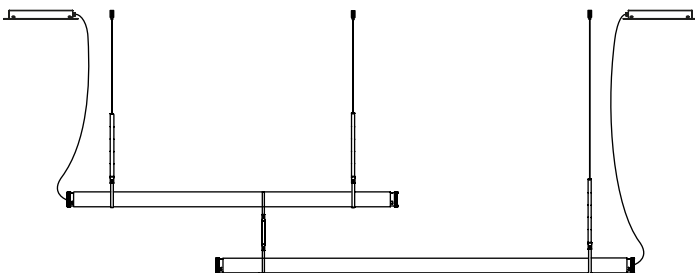

Double hook 146 x2 / A718-038-39

Support Fris A 16 x2 / A718-041-39

Support Fris A 37 x2 / A718-040-39

● Black

Product notes: Hooks, unions and supports to make compositions.

1 unit Fris 155
1 unit Hook 50 x2
1 unit Canopy

2 units Fris 215
2 units Hook 50 x2
1 unit Canopy
1 unit Side cover

Product notes: Max. 3x Fris 155
Max. 2x Fris 215

2 units Fris 215
2 units Double hook 96
1 unit Canopy

1 unit Fris 155
1 unit Fris 215
1 unit Hook 50 x2
1 unit Hook 50 x1
1 unit Union 30
1 unit Canopy Fris 155
1 unit Canopy Fris 215