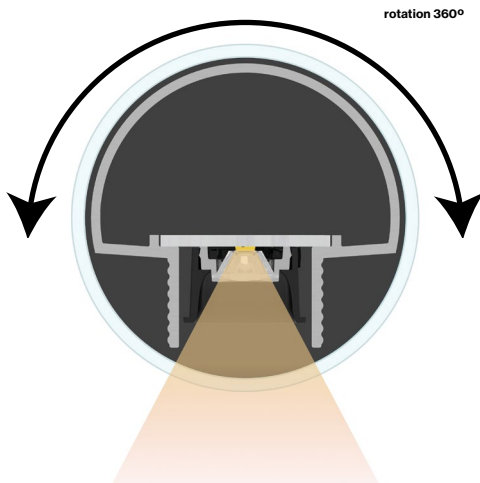

Accessories Fris Pro

Octagonal 4inch outlet box cover plate

Code	Finish
A666-219-15	● Matt Gold
A666-219-16	● Black

Rectangular Canopy 50W 1050 mA

Code	Finish
A666-256-15	● Matt Gold
A666-256-16	● Black

Octagonal 4inch outlet box cover plate with hanging support

Code	Finish
A666-258-15	● Matt Gold
A666-258-16	● Black

Fris Pro

- Direct light with better performance
- LED 3000K CRI90 (4000K available upon request).
- UGR <19
- Power supply included (constant current).
  They cannot be connected to each other. Dimmable Dali or Casambi.
- LED opening degrees: 55°
  (30° and 65° available upon request)
- Tunable White 2700K 4000K version (available upon request).