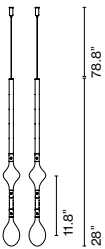

Hooks, unions and supports

Hook 47 x1 / A718-028-39

Double hook 96 x1 / A718-029-39

Double hook 71 x1 / A718-030-39

Double hook 146 x1 / A718-035-39

Union 30 / A718-032-39

Union 50 / A718-031-39

Union 100 / A718-036-39

Support 13x2 / A718-037-39

● Black

Product notes: Hooks, unions and supports to make compositions.

Hooks, unions and supports

Hook 47 x2 / A718-025-39

Double hook 96 x2 / A718-026-39

Double hook 71 x2 / A718-027-39

Double hook 146 x2 / A718-038-39

Support Fris A 16 x2 / A718-041-39

Support Fris A 37 x2 / A718-040-39

● Black

Product notes: Hooks, unions and supports to make compositions.

1 unit Fris 155
1 unit Hook 50 x2
1 unit Canopy

2 units Fris 215
2 units Hook 50 x2
1 unit Canopy
1 unit Side cover

Product notes: Max. 3x Fris 155
Max. 2x Fris 215

2 units Fris 215
2 units Double hook 96
1 unit Canopy

1 unit Fris 155
1 unit Fris 215
1 unit Hook 50 x2
1 unit Hook 50 x1
1 unit Union 30
1 unit Canopy Fris 155
1 unit Canopy Fris 215