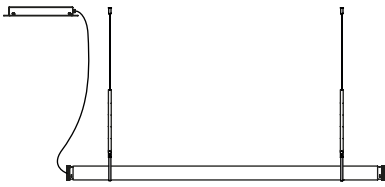

Double hook 146 x2 / A718-038-39

Support Fris A 16 x2 / A718-041-39

Support Fris A 37 x2 / A718-040-39

● Black

Product notes: Hooks, unions and supports to make compositions.

1 unit Fris 155
1 unit Hook 50 x2
1 unit Canopy

2 units Fris 215
2 units Hook 50 x2
1 unit Canopy
1 unit Side cover

Product notes: Max. 3x Fris 155
Max. 2x Fris 215

2 units Fris 215
2 units Double hook 96
1 unit Canopy

1 unit Fris 155
1 unit Fris 215
1 unit Hook 50 x2
1 unit Hook 50 x1
1 unit Union 30
1 unit Canopy Fris 155
1 unit Canopy Fris 215