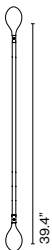

Fris

Joan Gaspar

marset

Drawing thin beams of light in a space with each one of them pointing in any direction. Through the transparent glass we see the lamp's interior, which consists of two profiles: the light source and the parabola. Fris offers a very

Fris Pro 155

Code	Finish	Electrical Rating	Luminaire	CCT	CRI
A718-054-16-30K	● Black	38W 1050mA	3991lm	3000K	CRI90
A718-054-16-40K	● Black	38W 1050mA	3991lm	4000K	CRI90
A718-054-18-30K	● Bronze	38W 1050mA	3991lm	3000K	CRI90
A718-054-18-40K	● Bronze	38W 1050mA	3991lm	4000K	CRI90

Hooks, unions and supports

Hook 47 x1 / A718-028-39

Double hook 96 x1 / A718-029-39

Double hook 71 x1 / A718-030-39

Double hook 146 x1 / A718-035-39

Union 30 / A718-032-39

Union 50 / A718-031-39

Union 100 / A718-036-39

Support 13x2 / A718-037-39

● Black

Product notes: Hooks, unions and supports to make compositions.

Hooks, unions and supports

Hook 47 x2 / A718-025-39

Double hook 96 x2 / A718-026-39

Double hook 71 x2 / A718-027-39