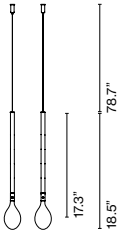

Hooks, unions and supports

Hook 47 x1 / A718-028-39

Double hook 96 x1 / A718-029-39

Double hook 71 x1 / A718-030-39

Double hook 146 x1 / A718-035-39

Union 30 / A718-032-39

Union 50 / A718-031-39

Union 100 / A718-036-39

Support 13x2 / A718-037-39

● Black

Product notes: Hooks, unions and supports to make compositions.

Hooks, unions and supports

Hook 47 x2 / A718-025-39

Double hook 96 x2 / A718-026-39

Double hook 71 x2 / A718-027-39

Double hook 146 x2 / A718-038-39

Support Fris A 16 x2 / A718-041-39

Support Fris A 37 x2 / A718-040-39

● Black

Product notes: Hooks, unions and supports to make compositions.

1 unit Fris 155
1 unit Hook 50 x2
1 unit Canopy

2 units Fris 215
2 units Hook 50 x2
1 unit Canopy
1 unit Side cover

Product notes: Max. 3x Fris 155
Max. 2x Fris 215

2 units Fris 215
2 units Double hook 96
1 unit Canopy

1 unit Fris 155
1 unit Fris 215
1 unit Hook 50 x2
1 unit Hook 50 x1
1 unit Union 30
1 unit Canopy Fris 155
1 unit Canopy Fris 215