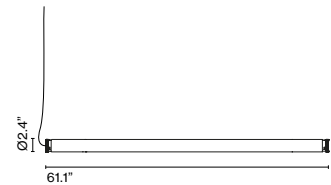

Fris 155

Code	Finish	Electrical Rating	Luminaire	CCT	CRI
A718-056-16-27K	● Black	24Vdc 29.4W	2258lm	2700K	CRI90
A718-056-16-30K	● Black	24Vdc 29.4W	2258lm	3000K	CRI90
A718-056-18-27K	● Bronze	24Vdc 29.4W	2258lm	2700K	CRI90
A718-056-18-30K	● Bronze	24Vdc 29.4W	2258lm	3000K	CRI90

Dimmable: Yes
Integrated dimmer: No
Dimming protocols: Depends on the power supply

Materials
Structure: Aluminum
Diffuser: Glass

Cable length: 9.8 ft
Wire installation: Hardwired / Recessed
Color cord: Black

Dry locations only

Product notes: 24V remote power supply and hooks (see the accessories section) to be ordered separately.
LED included