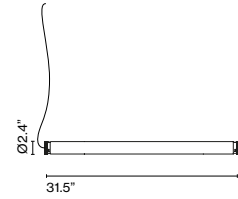

Fris 80

Code	Finish	Electrical Rating	Luminaire	CCT	CRI
A718-055-16-27K	● Black	24Vdc 13.7W	1165lm	2700K	CRI90
A718-055-16-30K	● Black	24Vdc 13.7W	1165lm	3000K	CRI90
A718-055-18-27K	● Bronze	24Vdc 13.7W	1165lm	2700K	CRI90
A718-055-18-30K	● Bronze	24Vdc 13.7W	1165lm	3000K	CRI90

Dimmable: Yes
Integrated dimmer: No
Dimming protocols: Depends on the power supply

Materials
Structure: Aluminum
Diffuser: Glass

Cable length: 9.8 ft
Wire installation: Hardwired / Recessed
Color cord: Black

Dry locations only

Product notes: 24V remote power supply and hooks (see the accessories section) to be ordered separately.
LED included