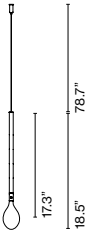

**Octagonal 4inch outlet box cover plate with hanging support**

Code	Finish
A666-258-15	● Matt Gold
A666-258-16	● Black

Octagonal 4inch outlet box cover plate

Code	Finish
A666-219-15	● Matt Gold
A666-219-16	● Black

Hooks, unions and supports

Hook 47 x1 / A718-028-39

Double hook 96 x1 / A718-029-39

Double hook 71 x1 / A718-030-39

Double hook 146 x1 / A718-035-39

Union 30 / A718-032-39

Union 50 / A718-031-39

Union 100 / A718-036-39