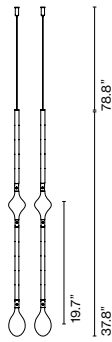

Hooks, unions and supports

Hook 47 x1 / A718-028-39

Double hook 96 x1 / A718-029-39

Double hook 71 x1 / A718-030-39

Double hook 146 x1 / A718-035-39

Union 30 / A718-032-39

Union 50 / A718-031-39

Union 100 / A718-036-39

Support 13x2 / A718-037-39

● Black

Product notes: Hooks, unions and supports to make compositions.

Hooks, unions and supports

Hook 47 x2 / A718-025-39

Double hook 96 x2 / A718-026-39

Double hook 71 x2 / A718-027-39

Double hook 146 x2 / A718-038-39

Support Fris A 16 x2 / A718-041-39

Support Fris A 37 x2 / A718-040-39

● Black

Product notes: Hooks, unions and supports to make compositions.

1 unit Fris 155
1 unit Hook 50 x2
1 unit Canopy

2 units Fris 215
2 units Hook 50 x2
1 unit Canopy
1 unit Side cover

Product notes: Max. 3x Fris 155
Max. 2x Fris 215

2 units Fris 215
2 units Double hook 96
1 unit Canopy

1 unit Fris 155
1 unit Fris 215
1 unit Hook 50 x2
1 unit Hook 50 x1
1 unit Union 30
1 unit Canopy Fris 155
1 unit Canopy Fris 215