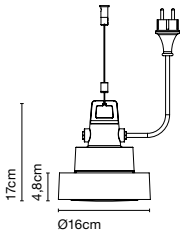

## Joan Gaspar

**marset**

**Plaff-on! IP65**

**Garland Accessory**

**Canopy IP65**

**Plaff-on! IP65**

LED COB 8W 230V 2700K  
CRI90  
Light source - 544lm  
(included)

**Lacquered aluminium structure supporting an opal blown glass.**