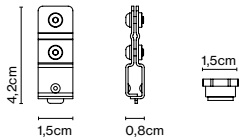

## Joan Gaspar

**marset**

**Plaff-on! IP65**

**Garland Accessory**

**Canopy IP65**

**Plaff-on! IP65**

LED COB 8W 230V 2700K  
CRI90  
Light source - 544lm  
(included)

**Lacquered aluminium structure supporting an opal blown glass.**