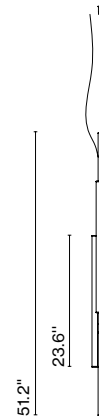

Ambrosia V 130

Code	Finish	Electrical Rating	Luminaire	CCT	CRI
A704-160-15-22K	● Matt Gold	24Vdc 28.8W	3009lm	2200K	CRI90
A704-160-15-27K	● Matt Gold	24Vdc 28.8W	3021lm	2700K	CRI90
A704-160-15-30K	● Matt Gold	24Vdc 28.8W	3078lm	3000K	CRI90
A704-160-16-22K	● Black	24Vdc 28.8W	3009lm	2200K	CRI90
A704-160-16-27K	● Black	24Vdc 28.8W	3021lm	2700K	CRI90
A704-160-16-30K	● Black	24Vdc 28.8W	3078lm	3000K	CRI90

Dimmable: Based on specified driver
Integrated dimmer: No
Dimming protocols: Based on specified driver

Materials
Structure: Aluminum
Diffuser: Methacrylate

Suitable for Damp Locations

LED included