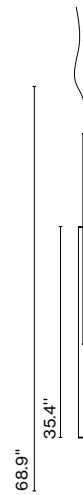

Ambrosia V 175

Code	Finish	Electrical Rating	Luminaire	CCT	CRI
A704-161-15-22K	● Matt Gold	24Vdc 43.2W	4476lm	2200K	CRI90
A704-161-15-27K	● Matt Gold	24Vdc 43.2W	4491lm	2700K	CRI90
A704-161-15-30K	● Matt Gold	24Vdc 43.2W	4575lm	3000K	CRI90
A704-161-16-22K	● Black	24Vdc 43.2W	4476lm	2200K	CRI90
A704-161-16-27K	● Black	24Vdc 43.2W	4491lm	2700K	CRI90
A704-161-16-30K	● Black	24Vdc 43.2W	4575lm	3000K	CRI90

Dimmable: Based on specified driver
Integrated dimmer: No
Dimming protocols: Based on specified driver

Materials
Structure: Aluminum
Diffuser: Methacrylate

Suitable for Damp locations

LED included