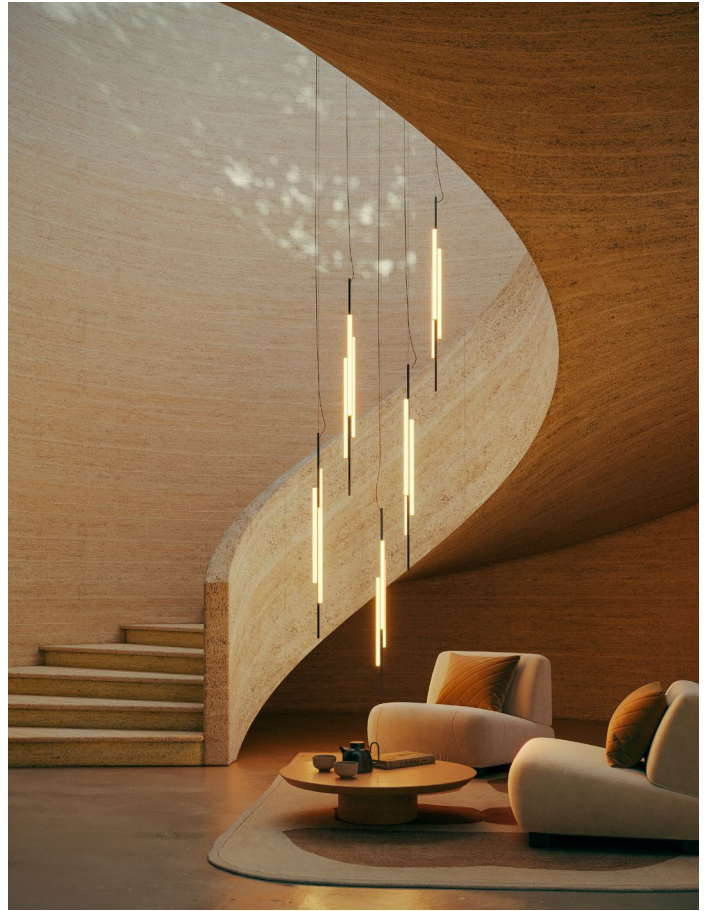

Ambrosia

Ciszak Dalmas

marset

Ambrosia is essentially a line of light that can be converted into a modular system, capable of extending the illumination it offers to adapt to any space. The new Ambrosia allows you to create vertical lighting compositions, combining

different sizes in repetition to illuminate large spaces. Its slender design sets the perfect scene in any room. A totally new perspective for this flexible lighting system, which achieves maximum light expression with a minimalist structure.